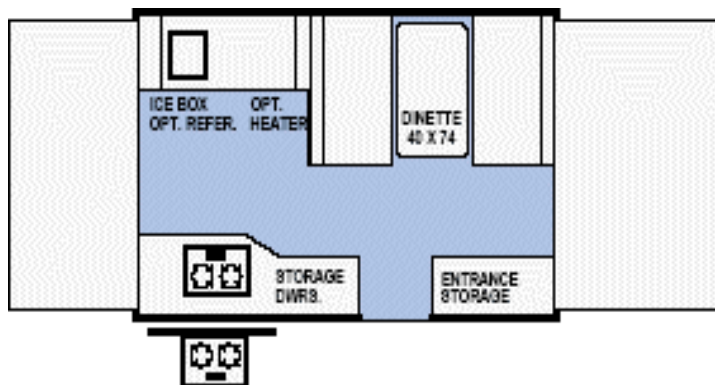

Pop-up Floor Plans and Deposits

Rockwood Freedom 1940LTD
 (does not include RVque grill)

Sleeps 6
 4-flat prong
 2" ball

Rockwood Premier 1904
 (does include optional port-a-pottie
 & RVque grill)

Sleeps 6
 7-round prong
 2" ball

Rockwood Freedom 2270
 (does not include RVque grill)

Sleeps 8
 4-flat prong
 2" ball

Rental Rate Sheet

- \$100 Non-Refundable Reservation Deposit
- \$100 Cleaning Deposit
- \$250 Damage Deposit

Cleaning & Damage deposits are REFUNDABLE if units are returned cleaned & undamaged