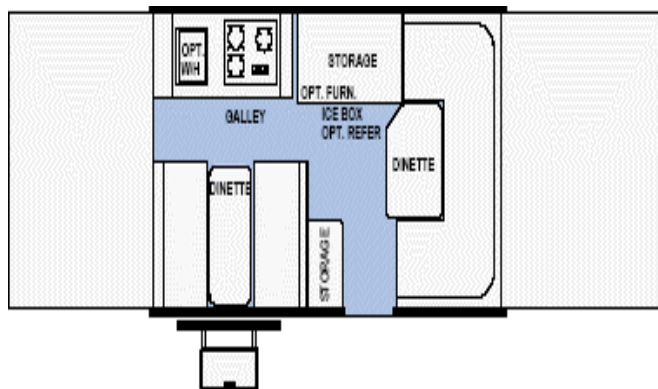

Pop-up Floor Plans and Deposits

Rockwood Freedom 1940LTD
 (does not include RVque grill)

Sleeps 6
 4-flat prong
 2" ball

Rockwood Premier 1904
 (does include optional port-a-pottie
 & RVque grill)

Sleeps 6
 7-round prong
 2" ball

Rockwood Freedom 2270
 (does not include RVque grill)

Sleeps 8
 4-flat prong
 2" ball

Rental Rate Sheet

- \$100 Non-Refundable Reservation Deposit
- \$100 Cleaning Deposit
- \$250 Damage Deposit

Cleaning & Damage deposits are REFUNDABLE if units are returned cleaned & undamaged