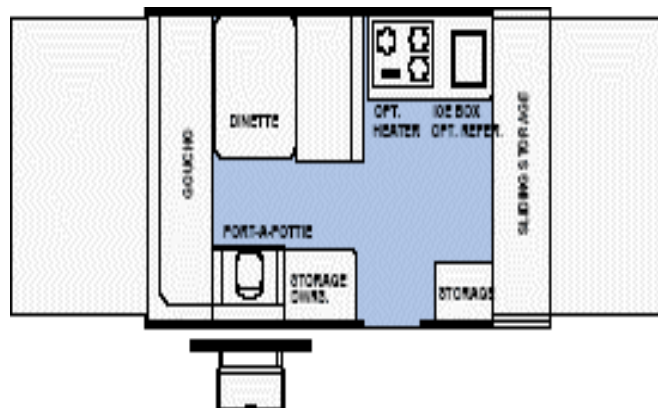

Pop-up Floor Plans and Deposits

Rockwood Freedom 1940LTD
 (does not include RVque grill)

Sleeps 6
 4-flat prong
 2" ball

Rockwood Premier 1904
 (does include optional port-a-pottie
 & RVque grill)

Sleeps 6
 7-round prong
 2" ball

Rockwood Freedom 2270
 (does not include RVque grill)

Sleeps 8
 4-flat prong
 2" ball

Rental Rate Sheet

- \$100 Non-Refundable Reservation Deposit
- \$100 Cleaning Deposit
- \$250 Damage Deposit

Cleaning & Damage deposits are REFUNDABLE if units are returned cleaned & undamaged